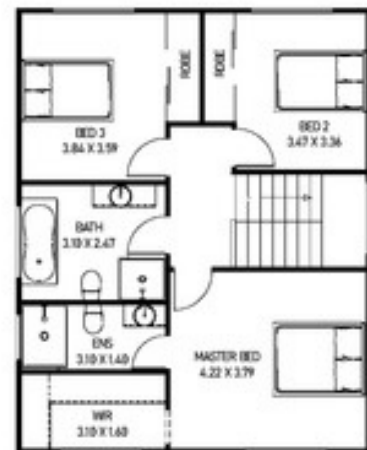

EDEN GARDEN

BOX HILL

House and Land Package ~~\$ 910,000.00~~ \$ 860,000.00

\$ 860,000 4 bedrooms 3 bathrooms Double Garage 212 Sq M

LA VERNA

INCLUSIONS:

- ✓ M class slab on ground
- ✓ 2400 mm ceiling ground floor;
- ✓ Ducted air conditioner;
- ✓ Carpet to First Floor;
- ✓ Floor tiling to Kitchen Ground floor and all Wet Areas;
- ✓ Mirrored Sliding robes;
- ✓ Clothes line and Letter box;
- ✓ Turf front and backyard;
- ✓ Colored driveway;
- ✓ Six months completion;

KEY FACTS

- ✓ Double Storey
- ✓ 4 bedrooms
- ✓ 3 bathrooms
- ✓ Double Garage
- ✓ House Size 212 Sq M
- ✓ Land Size 389.7 Sq M
- ✓ Exterior width 10.80m
- ✓ Exterior length 16.54m

FLOOR AREAS

Ground Floor	140.00 sqm
First Floor	72.00 sqm
Total Floor Area	212.00 sqm

Ground floor

First floor

10.80 M

16.54 M